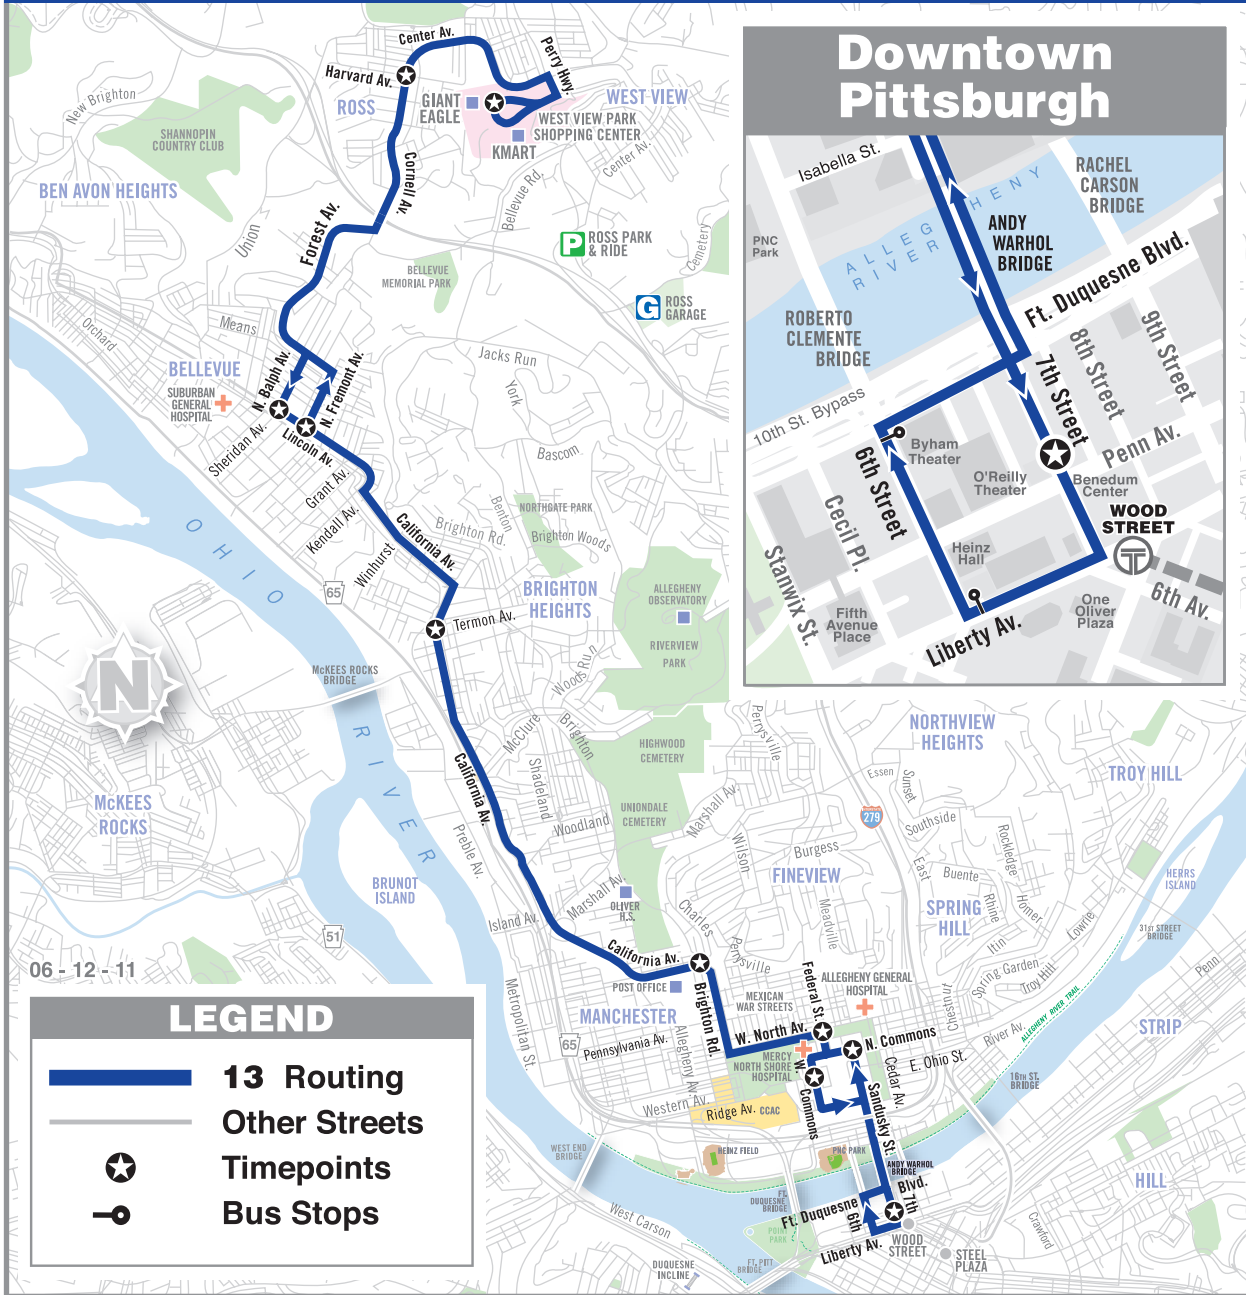

13 Bellevue

LEGEND

- 13 Routing
- Other Streets
- ★ Timepoints
- Bus Stops

BUS STOPS

Route 13 Downtown Stops

7th Street	at Penn Avenue
Liberty Avenue	at 6th Street
6th Street	at Fort Duquesne Boulevard

ANNOUNCEMENTS

March 25, 2012 Service Changes:

The entire schedule is revised for all days. Sunday and holiday service will now operate every 50 minutes.

SERVICE NOTES

Route 13 Sunday service operates on New Year's Day, Memorial Day, Independence Day, Labor Day, Thanksgiving and Christmas.

AIRPORT SERVICE

Let Port Authority take you to Pittsburgh International Airport. 28X AIRPORT FLYER operates seven days a week from approximately 4:30 a.m. to 12 Midnight and departs every 30 minutes from Oakland, Downtown and most West Busway stations.

Call 412.442.2000 or pick up a 28X timetable for complete schedule information.

Port Authority Fares

Cash Fares

TO → ↓ FROM	Zone 1		Zone 1A		Zone 2	
	Full	Half	Full	Half	Full	Half
Zone 1	2.25	1.10	2.25	1.10	3.25	1.60
Zone 1A	2.25	1.10	2.25	1.10	2.25	1.10
Zone 2	3.25	1.60	2.25	1.10	2.25	1.10

Free Fare Zone

Port Authority bus rides are free within the Free Fare Zone every day until 7:00 p.m. The limits of this zone for buses are bounded by Ross St., 11th St., and the Allegheny and Monongahela rivers. Rides on the T are free within the Free Fare Zone at all times. This zone for the T includes rides between North Side, Gateway Center, Wood Street, Steel Plaza and First Avenue stations.

Special Fares

Children (6-11) pay one-half the adult cash fare.

Children 5 and under (Up to four) ride free when accompanied by a fare-paying passenger.

Persons with Disabilities pay one-half the adult cash fare with a Medicare ID or state-issued half-fare card, except on **weekdays** between 7:00 - 8:00 a.m. and 4:30 - 5:30 p.m.

Senior Citizens Ride Free without restriction with a Medicare ID or state-issued senior citizen transit pass.

Light Rail (T) Peak Direction Surcharge on Cash Fares

A $0.75 surcharge is applied to T cash fares inbound from 6:00 to 9:00 a.m. and outbound from 4:00 to 6:30 p.m. on **weekdays**. Riders paying with passes, tickets and transfers are not subject to pay the surcharge.

	Base Fare	T Surcharge
Zone 1	2.25	0.75
Zone 2	3.25	0.75

Transfers

Valid for three (3) hours to a connecting ride in any direction.

Adults	1.00
Children 6-11 and people with disabilities	0.50

Passes and Tickets

	Zone 1	Zone 2
Weekly Pass	22.50	32.50
Monthly Pass	90.00	130.00
Annual Pass	990.00	1,430.00
Ten Trip Tickets	22.50	32.50

RESPECT YOUR BUS STOP

While waiting for your bus, please:

- Don't litter
- Don't wait on private property, like porches, doorways or stairs
- Don't block access to nearby businesses
- Don't block the sidewalk – allow a path for others to pass
- Don't engage in loud or rowdy behavior

Inconsiderate behavior can result in the loss of your bus stop!

Port Authority appreciates your cooperation.

PortAuthority.org

CUSTOMER SERVICE

412.442.2000

MONDAY THROUGH FRIDAY 6:00 AM - 7:00 PM

WEEKENDS AND HOLIDAYS 8:00 AM - 4:30 PM